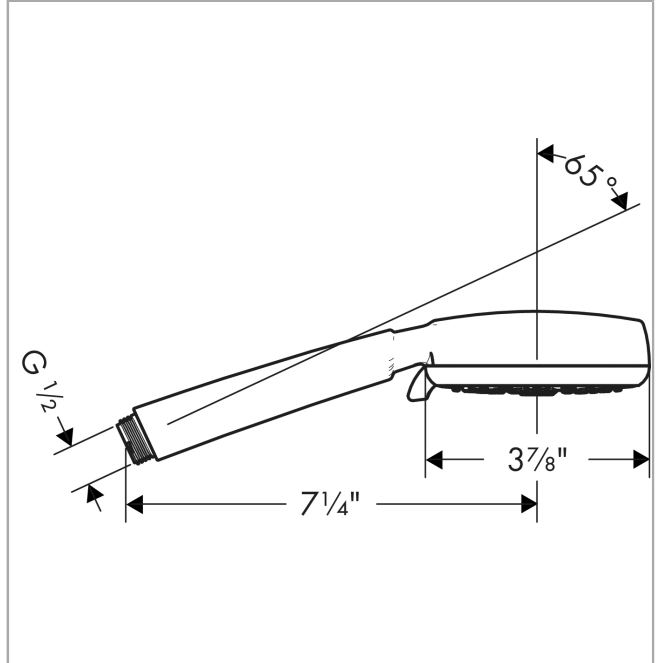

Crometta 100
Handshower 3-Jet, 1.8 GPM
 Finishes : **white/chrome** Part no. : **26833401**

Description

Features

- 75 no-clog spray channels
- Spray modes: Full, Pulsating Massage, Intense Turbo
- Flow: 1.8 GPM (6.8 L/Min)
- Easy-to-clean white spray face

Item details

List Price \$ 73.00

Technology

Compliance

Product image

Scale drawing

Crometta 100
Handshower 3-Jet, 1.8 GPM
Finishes : **white/chrome** Part no. : **26833401**

Exploded drawing

Year of production: >01/18

Crometta 100
Handshower 3-Jet, 1.8 GPM
 Finishes : **white/chrome** Part no. : **26833401**

Spare parts list

Year of production: >01/18

Pos.	Description	Part no.	Price	PU
1	filter packing	94246000	-	1